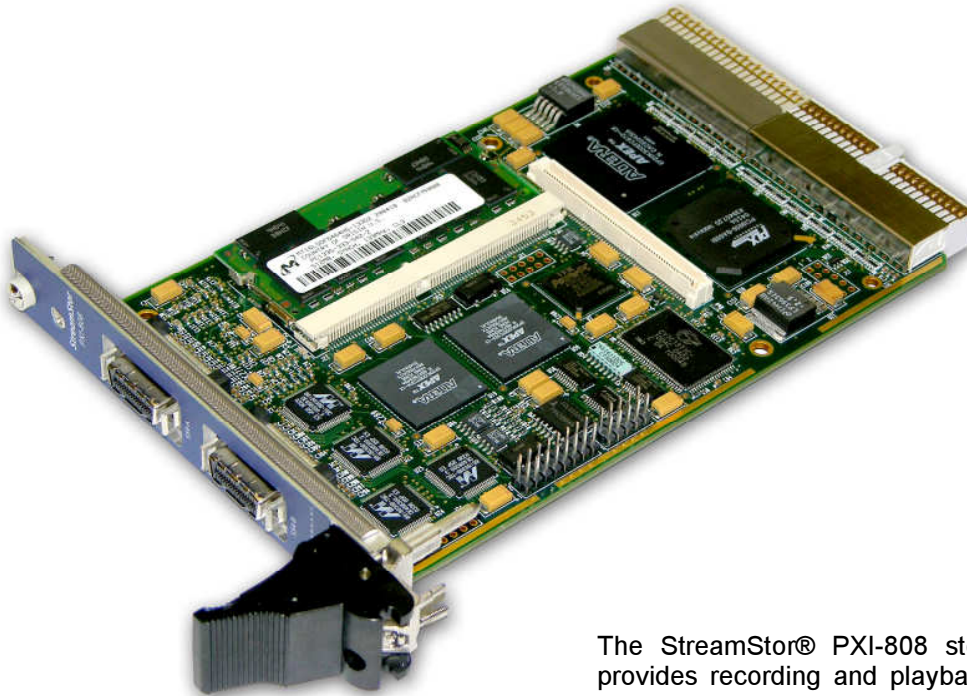

## StreamStor® PXI-808 Storage Controller

- **Capacity from 1 TB to 8 TB**
- **Dual SS4 SATA x4 interface**
- **Sustained recording and playback at 200MB/s**
- **PXI (CompactPCI) 64-bit 66 MHz bus interface**
- **Compact 3U card size**
- **512 MB Memory buffer**
- **Record card-to-card from PXI or CompactPCI data acquisition cards**
- **Scatter/gather DMA to/from host memory**

The StreamStor® PXI-808 storage controller provides recording and playback capability for PXI and CompactPCI systems at 200MB/s. Dual SS4 SATA x4 connectors allow connection to external storage such as the Conduant line of Big River™ Storage Units (i.e., such as the Big River DM4, DM4E, or DM-425-3U Storage Units) or up to eight individual SATA disk drives. By providing an external connection for disk storage, the PXI-808 allows high speed recording and playback applications to be designed around standard PXI chassis systems. Supporting capacities of up to 8 TB (using 1 TB disk drives), the PXI-808 can provide hours of capacity for PXI recording or playback applications. The PXI-808 supports streaming applications such as:

- Digital Signal Processing (DSP)
- High speed data acquisition
- Radar and sonar
- Medical imaging
- Telemetry
- Satellite download
- High resolution video
- Waveform generation

The PXI-808 is a 3U PXI (CompactPCI) card and can be installed in nearly any standard PXI or CompactPCI chassis (3U or 6U). The PXI-808 supports most of the StreamStor® functionality including circular recording (wrap mode) and direct recording from PCI sources.

Specifications	
Maximum capacity	8 TB (Using 8 1-TB drives)
Maximum data Rate	200 MB/s
Duration (200 MB/s)	11 hours (200 MB/s using 8TB)
Drive interfaces	2 SATA x4
Bus interface	64-bit 66 MHz PXI (CompactPCI)
External drive interface	StreamStor® SS4 (Infiniband x4 latch)
Form factor	PXI 3U
Power	3.3V @ 2.5A (8.25W)
Scatter/gather support	Yes
Onboard memory buffer	512 MB