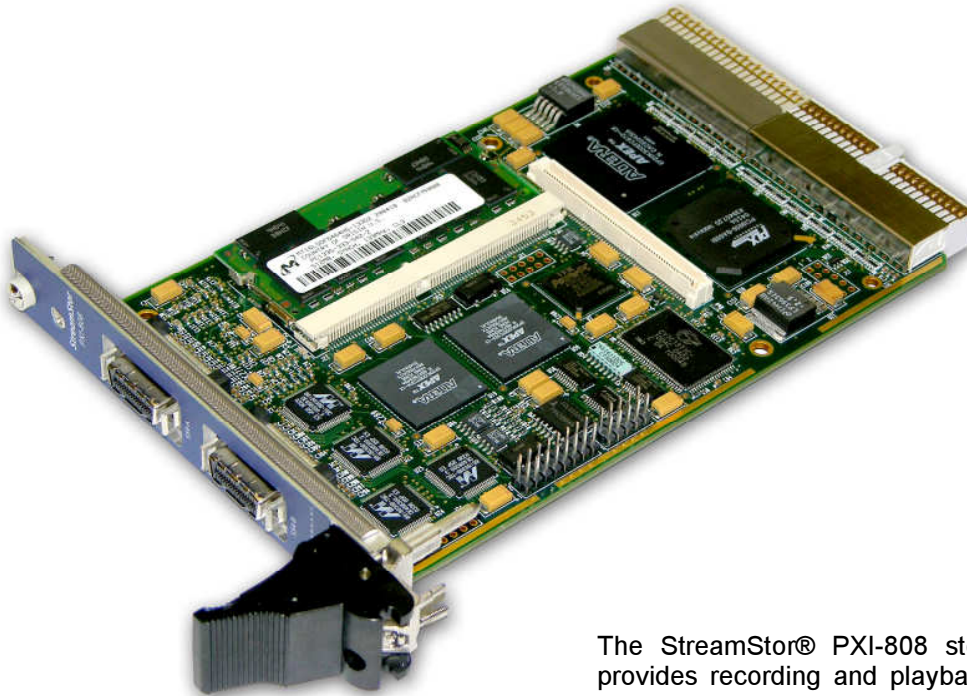

StreamStor® PXI-808 Storage Controller

- **Capacity from 1 TB to 8 TB**
- **Dual SS4 SATA x4 interface**
- **Sustained recording and playback at 200MB/s**
- **PXI (CompactPCI) 64-bit 66 MHz bus interface**
- **Compact 3U card size**
- **512 MB Memory buffer**
- **Record card-to-card from PXI or CompactPCI data acquisition cards**
- **Scatter/gather DMA to/from host memory**

The StreamStor® PXI-808 storage controller provides recording and playback capability for PXI and CompactPCI systems at 200MB/s. Dual SS4 SATA x4 connectors allow connection to external storage such as the Conduant line of Big River™ Storage Units (i.e., such as the Big River DM4, DM4E, or DM-425-3U Storage Units) or up to eight individual SATA disk drives. By providing an external connection for disk storage, the PXI-808 allows high speed recording and playback applications to be designed around standard PXI chassis systems. Supporting capacities of up to 8 TB (using 1 TB disk drives), the PXI-808 can provide hours of capacity for PXI recording or playback applications. The PXI-808 supports streaming applications such as:

- Digital Signal Processing (DSP)
- High speed data acquisition
- Radar and sonar
- Medical imaging
- Telemetry
- Satellite download
- High resolution video
- Waveform generation

The PXI-808 is a 3U PXI (CompactPCI) card and can be installed in nearly any standard PXI or CompactPCI chassis (3U or 6U). The PXI-808 supports most of the StreamStor® functionality including circular recording (wrap mode) and direct recording from PCI sources.

Specifications	
Maximum capacity	8 TB (Using 8 1-TB drives)
Maximum data Rate	200 MB/s
Duration (200 MB/s)	11 hours (200 MB/s using 8TB)
Drive interfaces	2 SATA x4
Bus interface	64-bit 66 MHz PXI (CompactPCI)
External drive interface	StreamStor® SS4 (Infiniband x4 latch)
Form factor	PXI 3U
Power	3.3V @ 2.5A (8.25W)
Scatter/gather support	Yes
Onboard memory buffer	512 MB